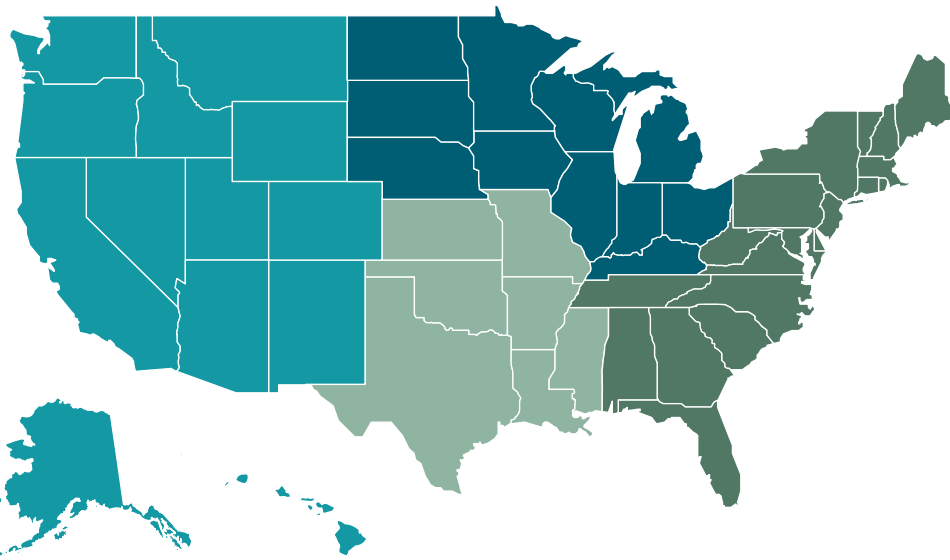

Edward Jones National Team